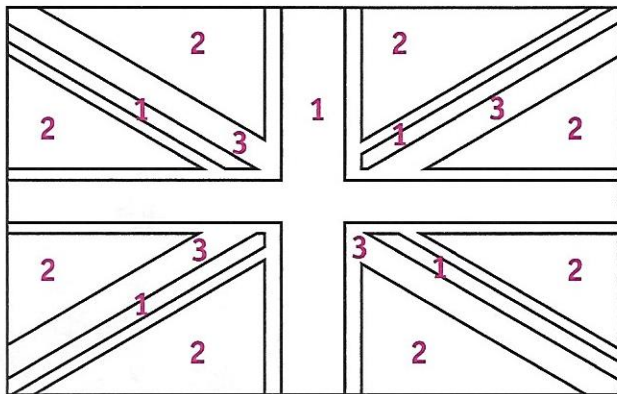

2

Colour and say.

Scotland

England

Northern Ireland

Wales

United Kingdom (UK)

Colour code

- 1: red
- 2: blue
- 3: white